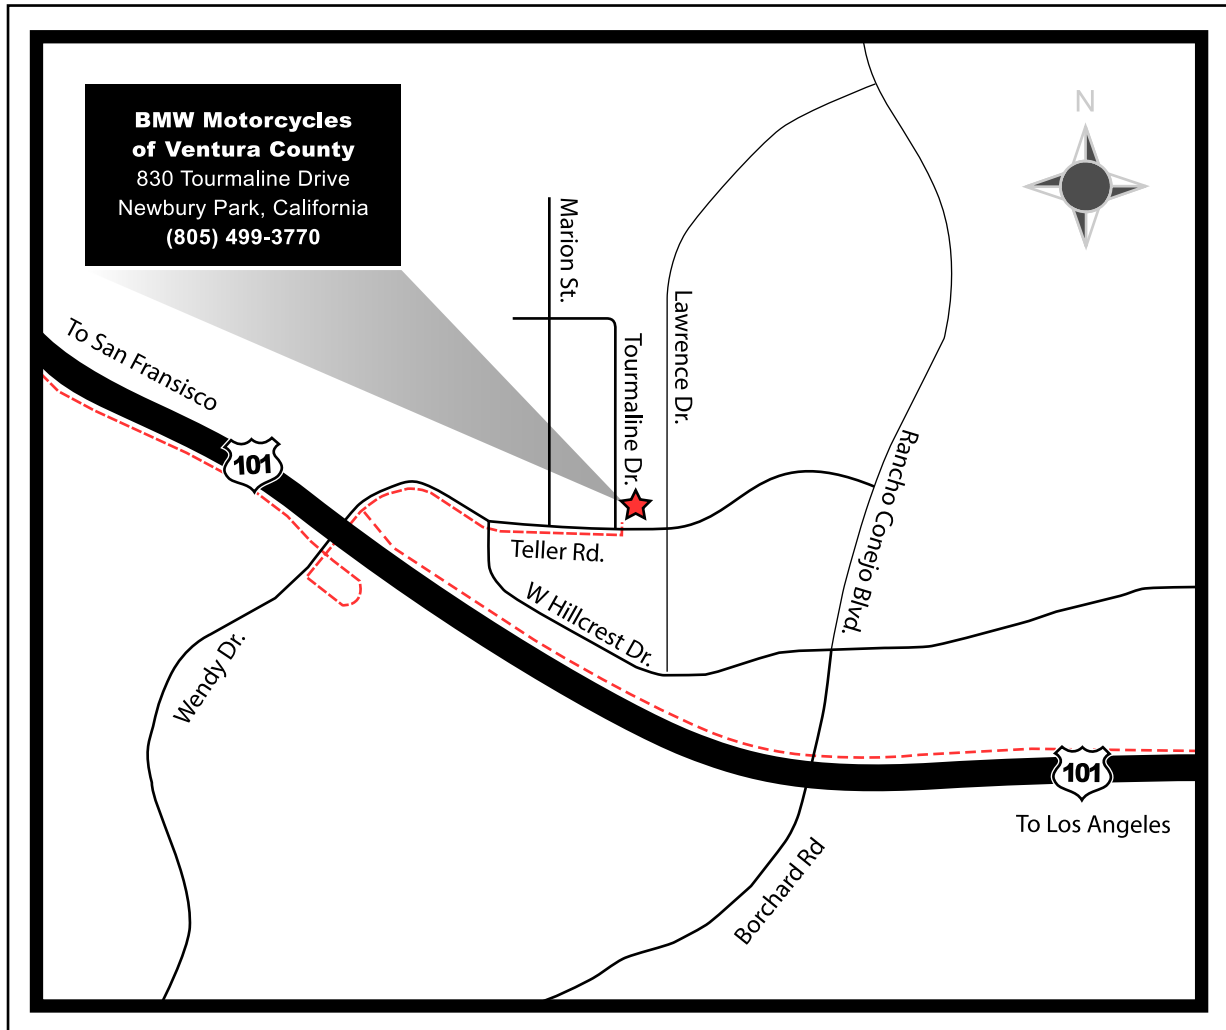

# BMW Motorcycles of Ventura County

830 Tourmaline Drive, Newbury Park, California, 91320

Sales, Parts, Service: (805) 499-3770

GPS = N 34° 11' 395" - W 118° 55' 886"

## Directions from the North or West

From Oxnard, Santa Barbara, Santa Maria and points north;

- (a) take **Highway 101 south** and (b) **exit at Wendy Drive**, (c) turn **north on Wendy Drive** and (d) **proceed straight onto Camino Dos Rios**, then (e) **straight again onto Teller Road**. (f) Turn **left onto Tourmaline Drive** and find us immediately on the right side (corner of Tourmaline and Teller).

## Directions from the South or East

From Encino, Burbank, Los Angeles, Orange County and points south;

- (a) take **Highway 101 north** and (b) **exit at Wendy Drive** (c) turn **north on Camino Dos Rios**, stay straight and (d) **proceed onto Teller Road**. (e) Turn **left onto Tourmaline Drive** and find us immediately on the right (corner of Tourmaline and Teller).